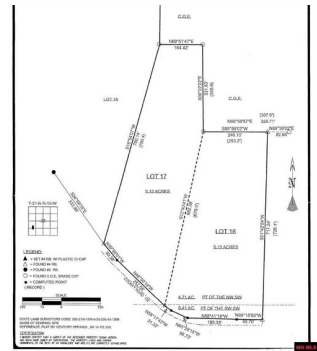

$ 70,000

Lots 16 Lots 16 & 17 and 17 Mc # 132, Oakland, AR 72661

- » MLS #: 128483
- » Land | Lot: 10.24 acres
- » More Info: [Lots1617MC132.IsForSale.com](https://www.Lots1617MC132.IsForSale.com)

Richard Douglass
(760) 985-1226 (Mobile)
OzarkNests@yahoo.com

CENTURY 21

LeMac Realty East
40 Plaza Way, Suite 180
Mountain Home, AR 72653
(870) 492-7653